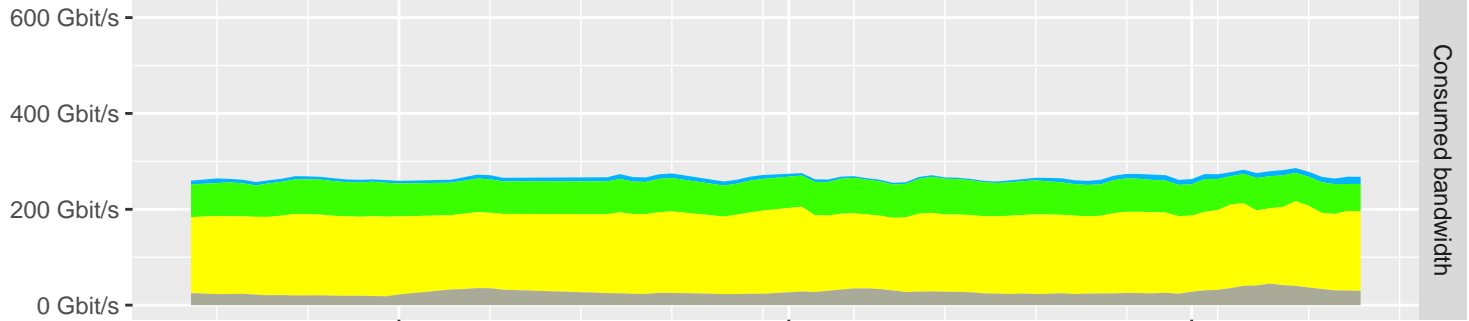

# Advertised and consumed bandwidth by relay flags

2020-11

2020-12

2021-01