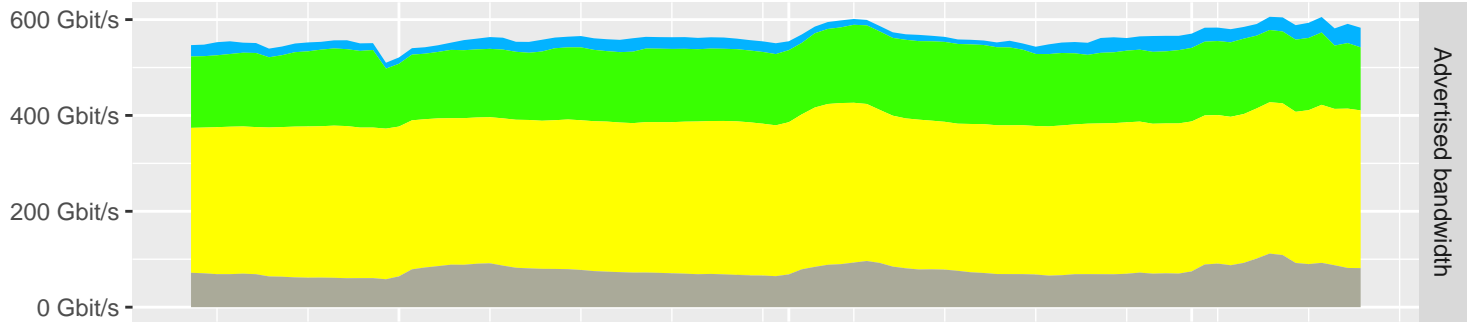

# Advertised and consumed bandwidth by relay flags

2020-11

2020-12

2021-01